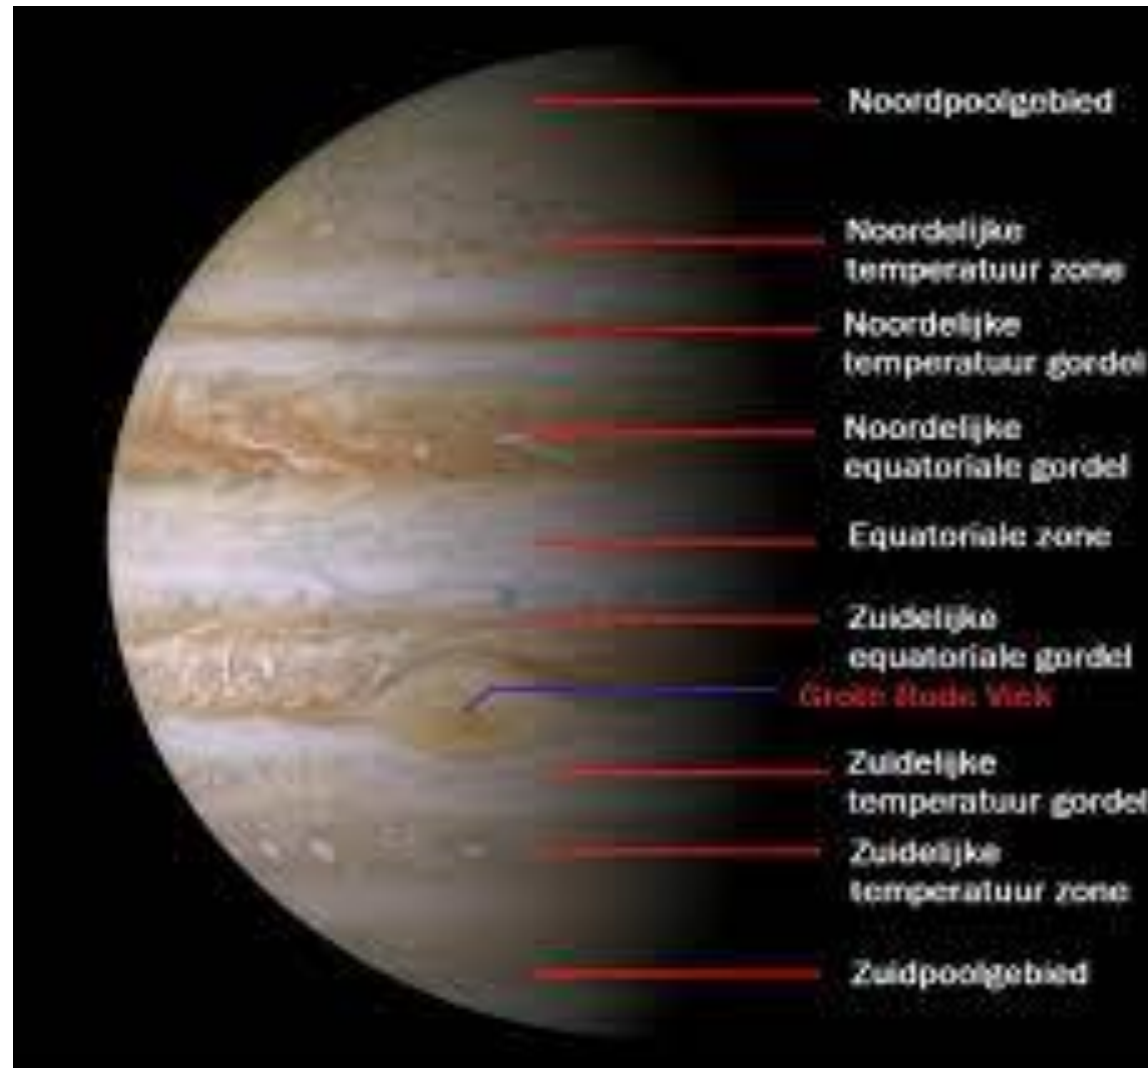

Perihelium precession

Pancakes

The big splash

Olympus Mons

© Weldon Owen PTY Ltd / image by Mark A. Garlick

Hellas

Jupiter samenstelling

Zones en gordels

Wolkenbanden

Io

Saturnus - Aarde

Saturnus

Ringen Saturnus

Visible Light
(ISS)

Radio Signals
(RSS)