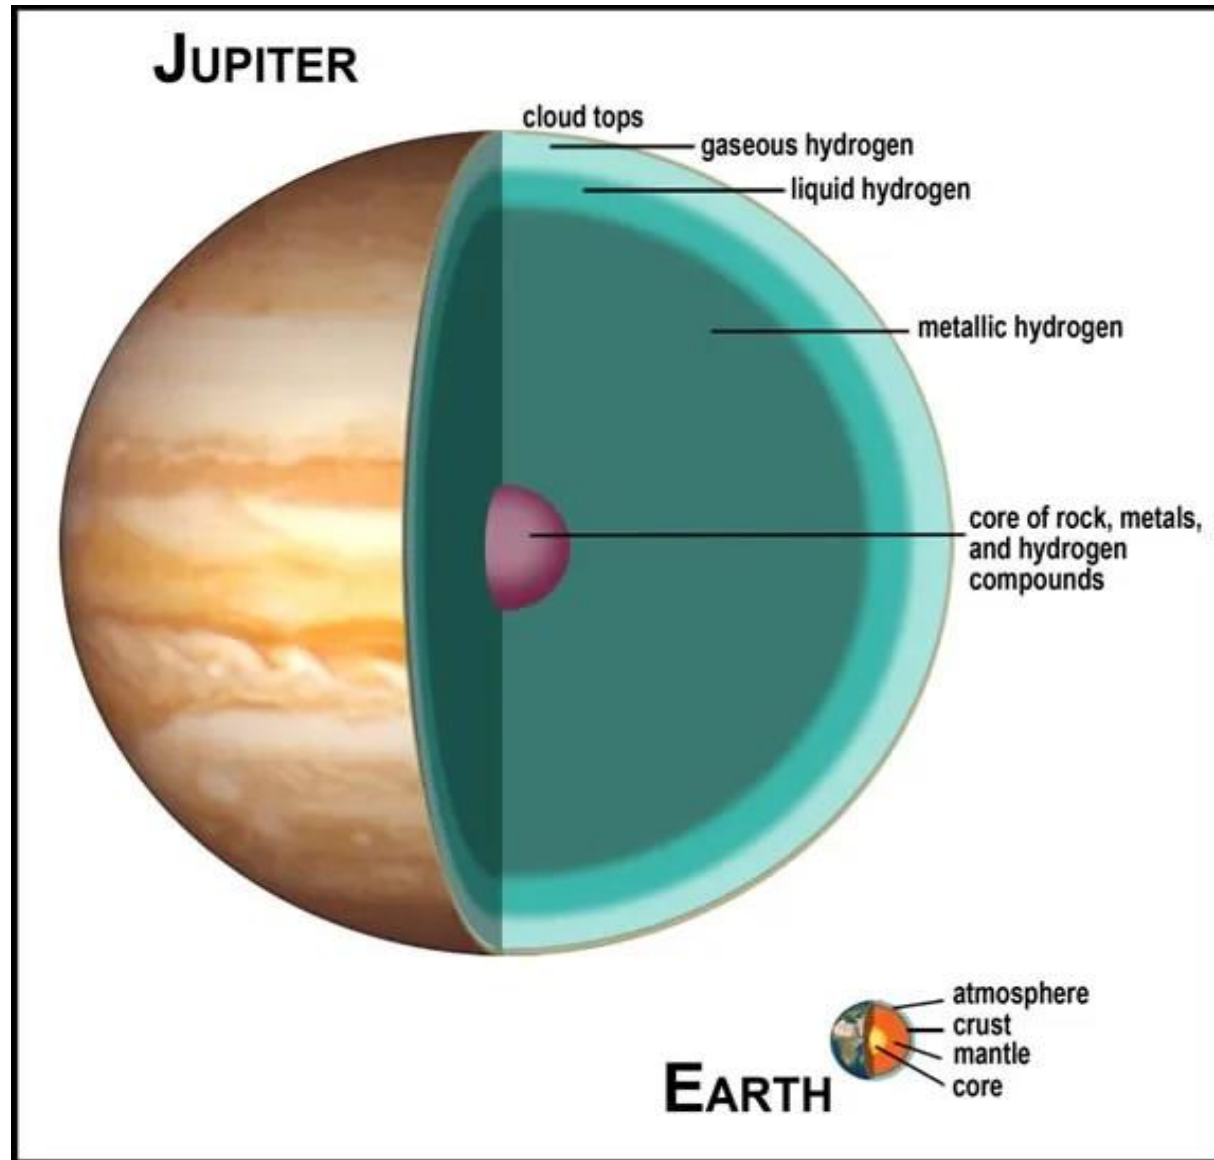

Perihelium precession

Pancakes

The big splash

Olympus Mons

© Weldon Owen PTY Ltd / image by Mark A. Garlick

Hellas

Jupiter samenstelling

Zones en gordels

Wolkenbanden

Io

Saturnus - Aarde

Saturnus

Ringen Saturnus

Visible Light
(ISS)

Radio Signals
(RSS)